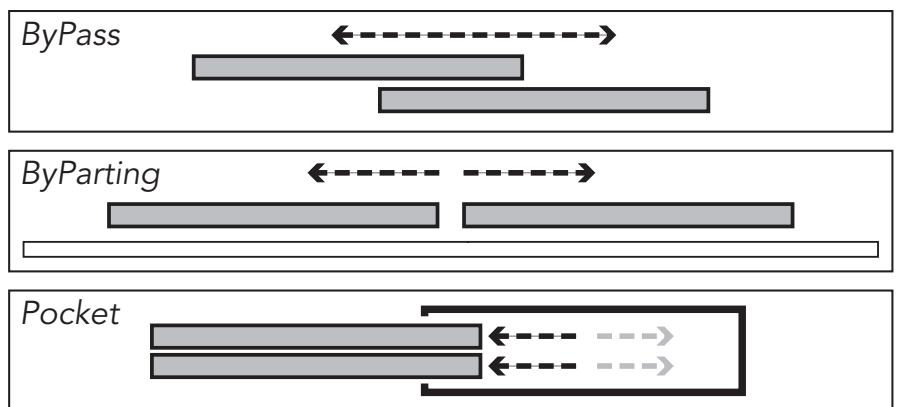

- 6 mm panel insert gap allows many options. Use light diffusing safety glass, etched or sandblasted designs, mirror panels, wood panels...the choice is yours. Even combine two unique inserts for a different look on each side. Panels are reversible.
- With hidden rollers, panels are finished on both sides. Use as room dividers, pocket doors or closet doors.
- Optional top hung or top and bottom track systems, guide the panels smoothly and quietly within the framed opening, integrated over the wall or in-wall pockets.

Riviera Slider Configurations

Divide space without building walls

- **ByPass** configurations of multiple panels,
- **ByParting** configurations slide in a single track
- **Pocket Door** configurations can be single or double panels

RIVIERA 6010 TOP GUIDE CHANNEL-BOTTOM ROLLER

RIVIERA 6020 TOP HUNG-TRACKLESS BOTTOM

DOOR CONFIGURATIONS

ALLIANCE GLASS DOORS
Surrey, British Columbia CANADA

DEALER: