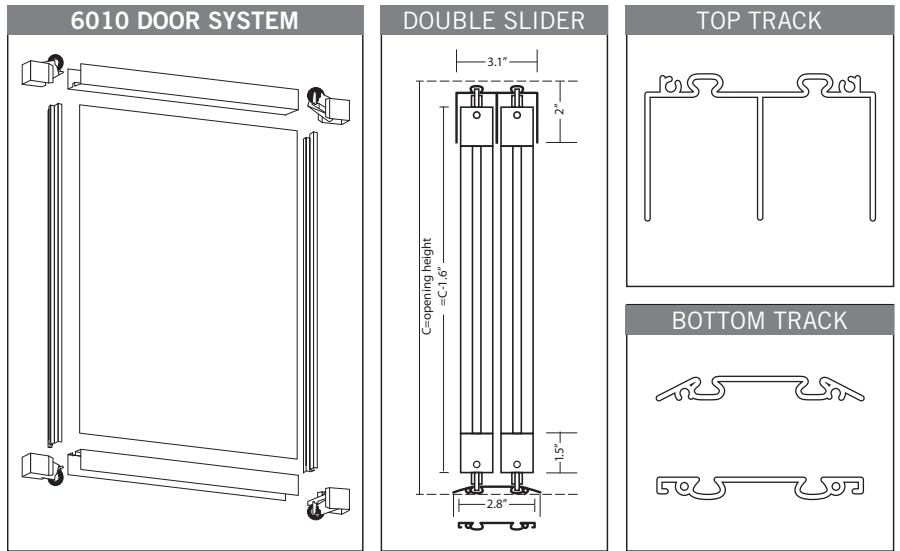

The ultimate choice for interior sliding doors. The flexibility of panel inserts and reversible panels combine to allow you total design creativity.

Riviera Slider Construction

- 6 mm panel insert gap allows many options. Use light diffusing safety glass, etched or sandblasted designs, mirror panels, wood panels...the choice is yours. Even combine two unique inserts for a different look on each side. Panels are reversible.
- With hidden rollers, panels are finished on both sides. Use as room dividers, pocket doors or closet doors.
- Optional top hung or top and bottom track systems, guide the panels smoothly and quietly within the framed opening, integrated over the wall or in-wall pockets.

Riviera Slider Configurations

Divide space without building walls

- **ByPass** configurations of multiple panels,
- **ByParting** configurations slide in a single track
- **Pocket Door** configurations can be single or double panels

RIVIERA 6010 TOP GUIDE CHANNEL-BOTTOM ROLLER