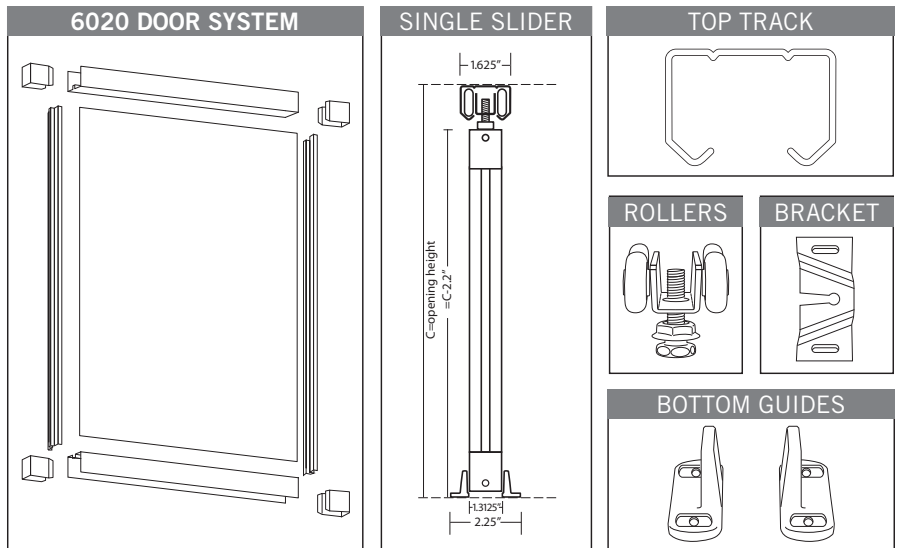

- 6 mm panel insert gap allows many options. Use light diffusing safety glass, etched or sandblasted designs, mirror panels, wood panels...the choice is yours. Even combine two unique inserts for a different look on each side. Panels are reversible.
- With hidden rollers, panels are finished on both sides. Use as room dividers, pocket doors or closet doors.
- Optional top hung or top and bottom track systems, guide the panels smoothly and quietly within the framed opening, integrated over the wall or in-wall pockets.

Riviera Slider Configurations

Divide space without building walls

- **ByPass** configurations of multiple panels,
- **ByParting** configurations slide in a single track
- **Pocket Door** configurations can be single or double panels

RIVIERA 6010 TOP GUIDE CHANNEL-BOTTOM ROLLER

RIVIERA 6020 TOP HUNG-TRACKLESS BOTTOM

DOOR CONFIGURATIONS

ALLIANCE GLASS DOORS
Surrey, British Columbia CANADA

DEALER: